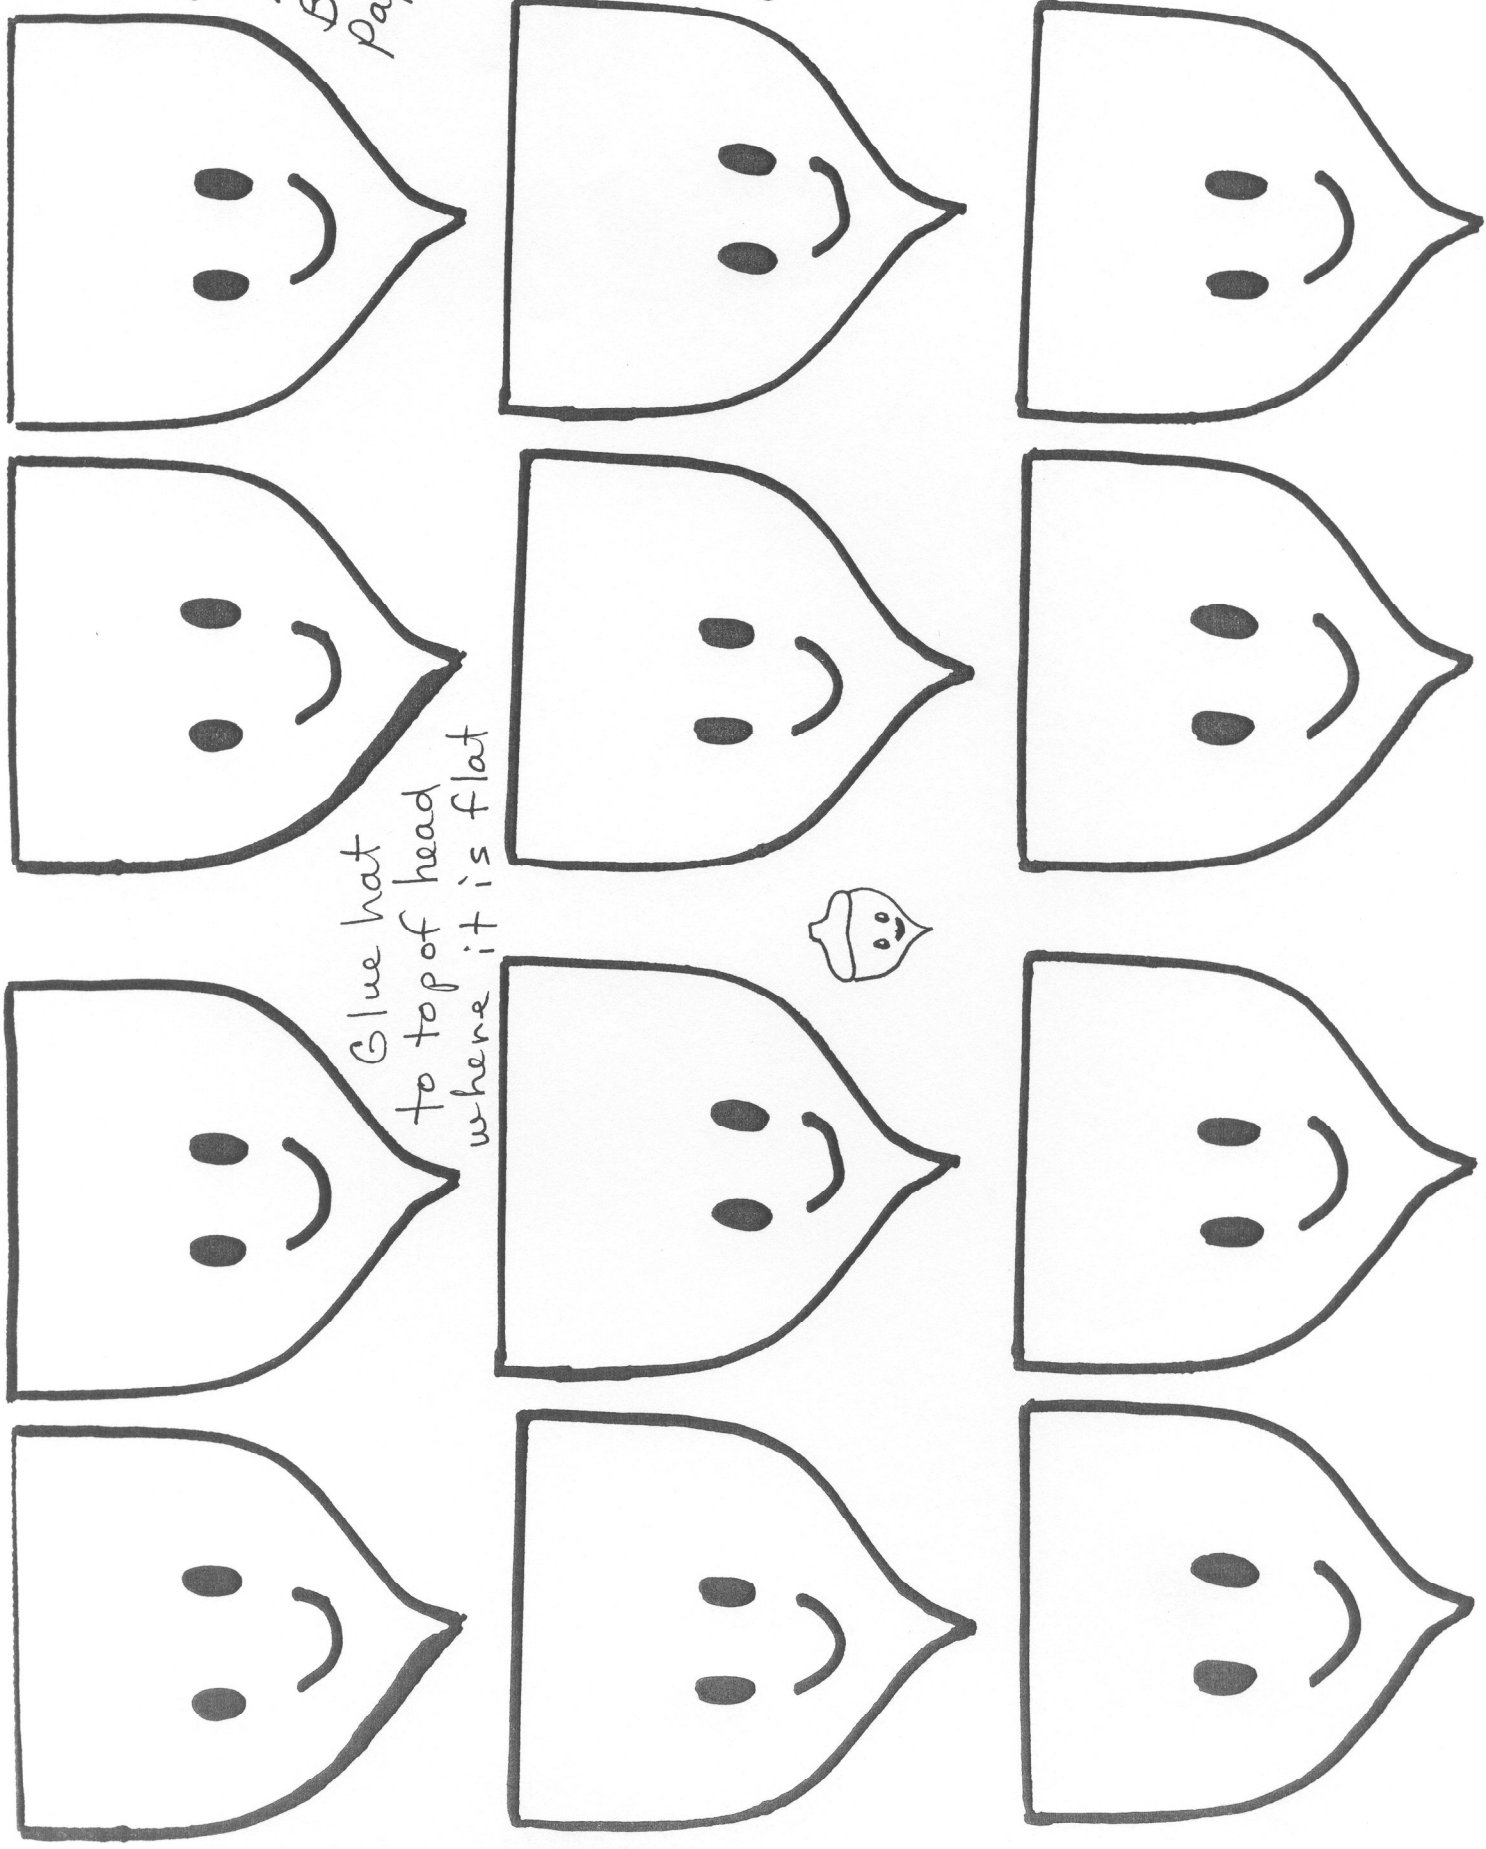

-cut  
out of  
dark brown  
paper

1 per  
child  
each

-cut out of Light Brown Paper

1 per each child

Glue hat to top of head where it is flat

- 1 per each child  
- cut out of fall colors

- glue to chin to leaf at  
+